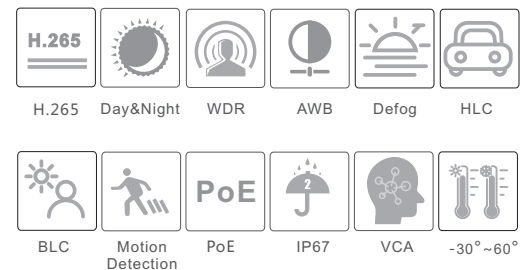

CAMERA

TD-9442E3

4MP Network IR Water-Proof
Bullet Camera

- 4MP (2592 × 1520) H.265 full real time coding
- Max. resolution: 2592 × 1520
- ICR auto switch, true day / night vision
- 30 ~ 50m IR night view distance
- 3D DNR, true WDR, HLC, BLC, Defog, NIR, Smart IR and ROI coding
- Support image distortion correction
- 1CH audio input
- Built-in micro SD card slot, up to 128GB
- DC12V/PoE power supply
- IP 67 ingress protection
- Support three streams
- P2P function optional
- Support remote monitoring by smart phones & tablet PCs with iOS and Android OS
- Intelligent analytics