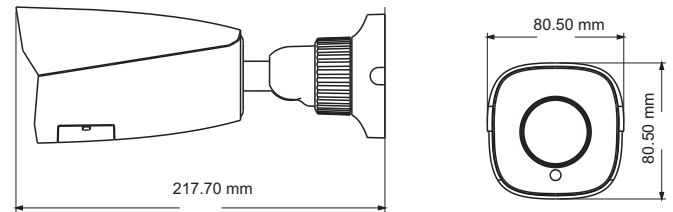

General Function	Watermark, IP address filtering, video mask, heartbeat, password protection, non-photosensitive switch, image distortion correction
PoE	Yes, IEEE802.3af
IR Distance	30 ~50 m
Ingress Protection	IP67
Others	
Power Supply	DC12V/PoE
Power Consumption	< 9.5W
Operating Environment	-30 °C ~ 60 °C (-22°F~140°F) Humidity: less than 95 % (non-condensing)
Dimensions (mm)	217.7 × 80.5 × 80.5
Weight (net)	Approx. 0.69KG
Installation	Ceiling mounting; Wall mounting

DIMENSIONS